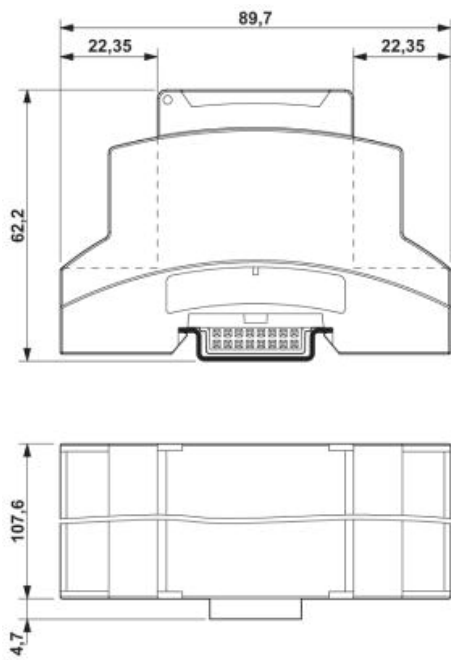

**BC 107,6 OT U22 KMGY**

Order No.: 2896089

<http://eshop.phoenixcontact.de/phoenix/treeViewClick.do?UID=2896089>Upper part for installation housing BC, width: 107.6 mm, wiring space  
depth: 22 mm**Commercial data**

**Technical data****General**

Housing type	Upper part
Housing material	polycarbonate
Color	light gray

**Dimensions / positions**

Length	89.7 mm
Constructional height	62.2 mm
Width	107.6 mm

**Technical data**

Inflammability class acc. to UL 94	V0
------------------------------------	----

**Diagrams/Drawings**

Dimensioned drawing

The dimensional drawing shows the item along with the lower part of the housing (terminal installation depth 22.35 mm) and the housing cover